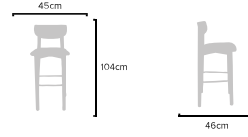

Ürün Bilgileri / Product Information

PRODUCT SIZES

HEIGHT: 104cm - WIDTH: 45cm - DEPTH: 46cm
WEIGHT: 7,5kg

BOX SIZES

0,12 m³ - 17kg
99x63x19cm
2 PCS PER A BOX

Disassembled Shipping.
Minimum Order: 24 PCS

FABRIC REQUIRED

Upholstered product. Fabric type and colour maybe configured.
Fabric Required: 0.35m / 1 pcs

FABRIC COLOUR

WOOD COLOUR

TECHNICAL PRODUCT SUMMARY

FABRIC REQUIRED
0.35m / 1 pcs

BOX SIZES
W: 99cm
D: 63cm
H: 19cm

BOX VOLUME
0,12m³
PER A BOX

WEIGHT
17kg
PER A BOX

LOADING CAPACITY TRUCK
1340 PCS

LOADING CAPACITY CONTAINER 40'
1090 PCS

STACKABLE
NONE