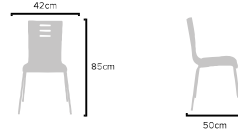

Ürün Bilgileri / Product Information

PRODUCT SIZES

HEIGHT: 85cm - WIDTH: 42cm - DEPTH: 50cm
WEIGHT: 6kg

BOX SIZES

0,18 m³ - 33kg
57x48x62cm
5 PCS PER A BOX

Disassembled Shipping.

FABRIC REQUIRED

Upholstered product. Fabric type and colour may be configured.
Fabric Required: 0.20m / 1 pcs

FABRIC COLOUR

METAL COLOUR

Go to the website.

TECHNICAL PRODUCT SUMMARY

FABRIC REQUIRED	BOX SIZES	BOX VOLUME	WEIGHT	LOADING CAPACITY TRUCK	LOADING CAPACITY CONTAINER 40'	STACKABLE
0.20m / 1 pcs	W: 57cm D: 48cm H: 62cm	0.18m³ PER A BOX	33kg PER A BOX	1200 PCS	1100 PCS	NONE