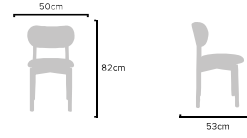

### PRODUCT SIZES

HEIGHT: 79cm - WIDTH: 48cm - DEPTH: 53cm  
WEIGHT: 5,2kg

### PRODUCT SIZES

HEIGHT: 82cm - WIDTH: 50cm - DEPTH: 53cm  
WEIGHT: 5,8kg