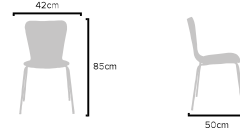

Ürün Bilgileri / Product Information

PRODUCT SIZES

HEIGHT: 85cm - WIDTH: 42cm - DEPTH: 50cm
WEIGHT: 6kg

BOX SIZES

0,18 m³ - 33kg
57x48X62cm
5 PCS PER A BOX

Disassembled Shipping.

FABRIC REQUIRED

Upholstered product. Fabric type and colour maybe configured.
Fabric Required: 0.20m / 1 pcs

FABRIC COLOUR

METAL COLOUR

Go to the website.

TECHNICAL PRODUCT SUMMARY

FABRIC REQUIRED
0.20m / 1 pcs

BOX SIZES
W: 57cm
D: 48cm
H: 62cm

BOX VOLUME
0,18m³
PER A BOX

WEIGHT
33kg
PER A BOX

LOADING CAPACITY TRUCK
1200 PCS

LOADING CAPACITY CONTAINER 40'
1100 PCS

STACKABLE
NONE