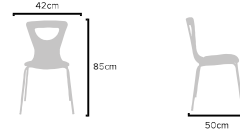

Ürün Bilgileri / Product Information

PRODUCT SIZES

HEIGHT: 85cm - WIDTH: 42cm - DEPTH: 50cm
WEIGHT: 6kg

BOX SIZES

0,18 m³ - 33kg
57x48x62cm
5 PCS PER A BOX

Disassembled Shipping.

FABRIC REQUIRED

Upholstered product. Fabric type and colour may be configured.
Fabric Required: 0.20m / 1 pcs

FABRIC COLOUR

METAL COLOUR

Go to the website.

TECHNICAL PRODUCT SUMMARY

FABRIC REQUIRED
0.20m / 1 pcs

BOX SIZES
W: 57cm
D: 48cm
H: 62cm

BOX VOLUME
0.18m³
PER A BOX

WEIGHT
33kg
PER A BOX

LOADING CAPACITY TRUCK
1200 PCS

LOADING CAPACITY CONTAINER 40'
1100 PCS

STACKABLE
NONE