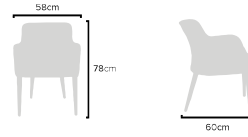

### PRODUCT SIZES

HEIGHT: 78cm - WIDTH: 58cm - DEPTH: 60cm  
WEIGHT: 7.3kg