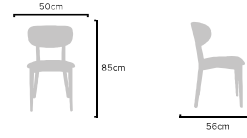

### PRODUCT SIZES

HEIGHT: 82cm - WIDTH: 50cm - DEPTH: 53cm  
WEIGHT: 5,8kg

### PRODUCT SIZES

HEIGHT: 85cm - WIDTH: 50cm - DEPTH: 56cm  
WEIGHT: 6,5kg