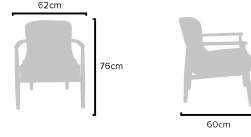

### PRODUCT SIZES

HEIGHT: 76cm - WIDTH: 62cm - DEPTH: 60cm  
WEIGHT: 14kg