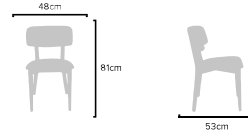

### PRODUCT SIZES

HEIGHT: 81cm - WIDTH: 48cm - DEPTH: 53cm  
WEIGHT: 5kg

### TECHNICAL PRODUCT SUMMARY

FABRIC REQUIRED  
0.65 m / 1 pcs

BOX SIZES  
W: 94cm  
D: 67cm  
H: 24cm

BOX VOLUME  
0,15m<sup>3</sup>  
PER A BOX

WEIGHT  
12kg  
PER A BOX

LOADING CAPACITY TRUCK  
920 PCS

LOADING CAPACITY CONTAINER 40  
645 PCS