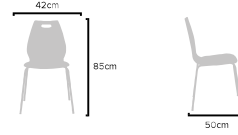

Ürün Bilgileri / Product Information

PRODUCT SIZES

HEIGHT: 85cm - WIDTH: 42cm - DEPTH: 50cm
WEIGHT: 6kg

BOX SIZES

0,18 m³ - 33kg
57x48X62cm
5 PCS PER A BOX

Disassembled Shipping.

FABRIC REQUIRED

Upholstered product. Fabric type and colour maybe configured.
Fabric Required: 0.20m / 1 pcs

FABRIC COLOUR

METAL COLOUR

Go to the website.

TECHNICAL PRODUCT SUMMARY

 FABRIC REQUIRED 0.20m / 1 pcs	 BOX SIZES W: 57cm D: 48cm H: 62cm	 BOX VOLUME 0,18m³ PER A BOX	 WEIGHT 33kg PER A BOX	 LOADING CAPACITY TRUCK 1200 PCS	 LOADING CAPACITY CONTAINER 40' 1100 PCS	 STACKABLE NONE