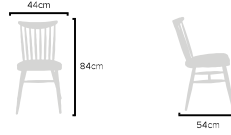

### PRODUCT SIZES

HEIGHT: 86cm - WIDTH: 50cm - DEPTH: 63cm  
WEIGHT: 7,1kg

### PRODUCT SIZES

HEIGHT: 87cm - WIDTH: 50cm - DEPTH: 54cm  
WEIGHT: 6.6kg

### TECHNICAL PRODUCT SUMMARY

FABRIC REQUIRED  
1m / 1 pcs

BOX SIZES  
W: 80cm  
D: 55cm  
H: 104cm

BOX VOLUME  
0.45m<sup>3</sup>  
PER A BOX

WEIGHT  
15.2kg  
PER A BOX

LOADING CAPACITY TRUCK  
270 PCS

LOADING CAPACITY CONTAINER 40'  
240 PCS

### PRODUCT SIZES

HEIGHT: 84cm - WIDTH: 44cm - DEPTH: 54cm  
WEIGHT: 5.5kg