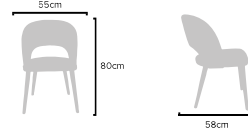

### PRODUCT SIZES

HEIGHT: 84cm - WIDTH: 50cm - DEPTH: 54cm  
WEIGHT: 6kg

### PRODUCT SIZES

HEIGHT: 80cm - WIDTH: 55cm - DEPTH: 58cm  
WEIGHT: 7.5kg