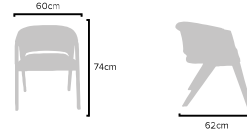

Ürün Bilgileri / Product Information

PRODUCT SIZES

HEIGHT: 74cm - WIDTH: 60cm - DEPTH: 62cm
WEIGHT: 10kg

BOX SIZES

0,34 m³ - 12kg
65x70x75cm
1 PCS PER A BOX

Assembled Shipping.

Minimum Order: 24 PCS

FABRIC REQUIRED

Upholstered product. Fabric type and colour maybe configured.
Fabric Required: 1 m / 1 pcs

FABRIC COLOUR

WOOD COLOUR

Go to the website.

TECHNICAL PRODUCT SUMMARY

FABRIC REQUIRED
1m / 1 pcs

BOX SIZES
W: 65cm
D: 70cm
H: 75cm

BOX VOLUME
0,34m³
PER A BOX

WEIGHT
12kg
PER A BOX

LOADING CAPACITY TRUCK
180 PCS

LOADING CAPACITY CONTAINER 40'
150 PCS

STACKABLE
NONE