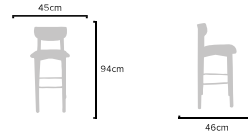

Ürün Bilgileri / Product Information

PRODUCT SIZES

HEIGHT: 94cm - WIDTH: 45cm - DEPTH: 46cm
WEIGHT: 7,5kg

BOX SIZES

0,12 m³ - 17kg
99x63x19cm
2 PCS PER A BOX

Disassembled Shipping.
Minimum Order: 24 PCS

FABRIC REQUIRED

Upholstered product. Fabric type and colour maybe configured.
Fabric Required: 0.35m / 1 pcs

FABRIC COLOUR

WOOD COLOUR

TECHNICAL PRODUCT SUMMARY

FABRIC REQUIRED
0.35m / 1 pcs

BOX SIZES
W: 99cm
D: 63cm
H: 19cm

BOX VOLUME
0,12m³
PER A BOX

WEIGHT
17kg
PER A BOX

LOADING CAPACITY TRUCK
1340 PCS

LOADING CAPACITY CONTAINER 40'
1090 PCS

STACKABLE
NONE