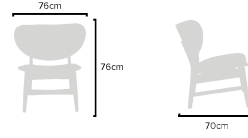

Ürün Bilgileri / Product Information

PRODUCT SIZES

HEIGHT: 76cm - WIDTH: 76cm - DEPTH: 70cm
WEIGHT: 12kg

BOX SIZES

0,51 m³ - 14kg
80x80x80cm
1 PCS PER A BOX

Assembled Shipping.

Minimum Order: 24 PCS

FABRIC REQUIRED

Upholstered product. Fabric type and colour maybe configured.
Fabric Required: 1.10 m / 1 pcs

FABRIC COLOUR

WOOD COLOUR

Go to the website.

TECHNICAL PRODUCT SUMMARY

FABRIC REQUIRED
1.10 m / 1 pcs

BOX SIZES
W: 80cm
D: 80cm
H: 80cm

BOX VOLUME
0,51m³
PER A BOX

WEIGHT
14kg
PER A BOX

LOADING CAPACITY TRUCK
150 PCS

LOADING CAPACITY CONTAINER 40'
135 PCS

STACKABLE
NONE