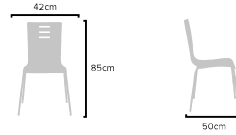

Ürün Bilgileri / Product Information

PRODUCT SIZES

HEIGHT: 85cm - WIDTH: 42cm - DEPTH: 50cm
WEIGHT: 5.5kg

BOX SIZES

0,18 m³ - 30kg
57X48X62cm
5 PCS PER A BOX

Disassembled Shipping.

FABRIC REQUIRED

Upholstered product. Fabric type and colour maybe configured.
Fabric Required: None / 1 pcs

WOOD COLOUR

NATUREL WALNUT ANTRASIT BLACK WHITE

METAL COLOUR

CHROME ANTRASIT BLACK WHITE

Go to the website.

TECHNICAL PRODUCT SUMMARY

FABRIC REQUIRED
NONE / 1 pcs

BOX SIZES
W: 57cm
D: 48cm
H: 62cm

BOX VOLUME
0,18m³
PER A BOX

WEIGHT
30kg
PER A BOX

LOADING CAPACITY TRUCK
1200 PCS

LOADING CAPACITY CONTAINER 40'
1100 PCS

STACKABLE
NONE