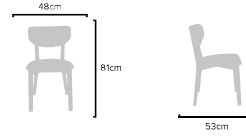

### PRODUCT SIZES

HEIGHT: 80cm - WIDTH: 55cm - DEPTH: 58cm  
WEIGHT: 7.5kg

### PRODUCT SIZES

HEIGHT: 81cm - WIDTH: 48cm - DEPTH: 53cm  
WEIGHT: 5kg