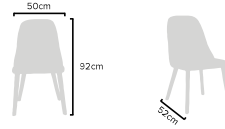

### PRODUCT SIZES

HEIGHT: 92cm - WIDTH: 50cm - DEPTH: 52cm  
WEIGHT: 7kg

LOADING CAPACITY CONTAINER 40'  
240 PCS

STACKABLE  
NONE

### PRODUCT SIZES

HEIGHT: 92cm - WIDTH: 50cm - DEPTH: 52cm  
WEIGHT: 8.1kg