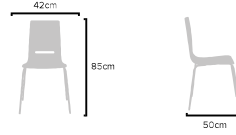

Ürün Bilgileri / Product Information

PRODUCT SIZES

HEIGHT: 85cm - WIDTH: 42cm - DEPTH: 50cm
WEIGHT: 5.5kg

BOX SIZES

0,18 m³ - 30kg
57x48X62cm
5 PCS PER A BOX

Disassembled Shipping.

FABRIC REQUIRED

Upholstered product. Fabric type and colour maybe configured.
Fabric Required: None / 1 pcs

WOOD COLOUR

NATUREL WALNUT ANTRASIT BLACK WHITE

METAL COLOUR

CHROME ANTRASIT BLACK WHITE

Go to the website.

TECHNICAL PRODUCT SUMMARY

FABRIC REQUIRED
NONE / 1 pcs

BOX SIZES
W: 57cm
D: 48cm
H: 62cm

BOX VOLUME
0,18m³
PER A BOX

WEIGHT
30kg
PER A BOX

LOADING CAPACITY TRUCK
1200 PCS

LOADING CAPACITY CONTAINER 40'
1100 PCS

STACKABLE
NONE