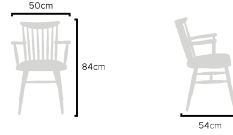

### PRODUCT SIZES

HEIGHT: 84cm - WIDTH: 44cm - DEPTH: 54cm  
WEIGHT: 5.5kg

### TECHNICAL PRODUCT SUMMARY

FABRIC REQUIRED  
0.30 m / 1 pcs

BOX SIZES  
W: 80cm  
D: 55cm  
H: 104cm

BOX VOLUME  
0,45m<sup>3</sup>  
PER A BOX

WEIGHT  
14kg  
PER A BOX

LOADING CAPACITY TRUCK  
270 PCS

### PRODUCT SIZES

HEIGHT: 84cm - WIDTH: 50cm - DEPTH: 54cm  
WEIGHT: 6kg