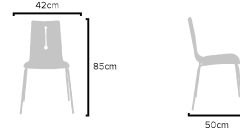

Ürün Bilgileri / Product Information

PRODUCT SIZES

HEIGHT: 85cm - WIDTH: 42cm - DEPTH: 50cm
WEIGHT: 6kg

BOX SIZES

0,18 m³ - 33kg
57x48X62cm
5 PCS PER A BOX

Disassembled Shipping.

FABRIC REQUIRED

Upholstered product. Fabric type and colour maybe configured.
Fabric Required: 0.20m / 1 pcs

FABRIC COLOUR

METAL COLOUR

Go to the website.

TECHNICAL PRODUCT SUMMARY

FABRIC REQUIRED
0.20m / 1 pcs

BOX SIZES
W: 57cm
D: 48cm
H: 62cm

BOX VOLUME
0,18m³
PER A BOX

WEIGHT
33kg
PER A BOX

LOADING CAPACITY TRUCK
1200 PCS

LOADING CAPACITY CONTAINER 40'
1100 PCS

STACKABLE
NONE