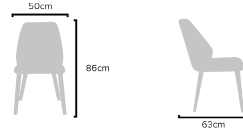

### PRODUCT SIZES

HEIGHT: 92cm - WIDTH: 50cm - DEPTH: 52cm  
WEIGHT: 8.1kg

### TECHNICAL PRODUCT SUMMARY

						
FABRIC REQUIRED	BOX SIZES	BOX VOLUME	WEIGHT	LOADING CAPACITY TRUCK	LOADING CAPACITY CONTAINER 40'	STACKABLE
0.80 m / 1 pcs	W: 80cm D: 55cm H: 104cm	0.45m <sup>3</sup> PER A BOX	19.2kg PER A BOX	270 PCS	240 PCS	NONE

### PRODUCT SIZES

HEIGHT: 86cm - WIDTH: 50cm - DEPTH: 63cm  
WEIGHT: 7,1kg