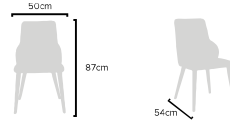

### PRODUCT SIZES

HEIGHT: 86cm - WIDTH: 50cm - DEPTH: 63cm  
WEIGHT: 7,1kg

### PRODUCT SIZES

HEIGHT: 87cm - WIDTH: 50cm - DEPTH: 54cm  
WEIGHT: 6.6kg