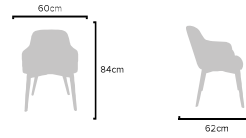

Ürün Bilgileri / Product Information

PRODUCT SIZES

HEIGHT: 84cm - WIDTH: 60cm - DEPTH: 62cm
WEIGHT: 9,0kg

BOX SIZES

0,30 m³ - 20kg
76x60x65cm
2 PCS PER A BOX

Disassembled Shipping.
Minimum Order: 24 PCS

FABRIC REQUIRED

Upholstered product. Fabric type and colour maybe configured.
Fabric Required: 1.40 m / 1 pcs

FABRIC COLOUR

WOOD COLOUR

Go to the website.

TECHNICAL PRODUCT SUMMARY

FABRIC REQUIRED
1.40 m / 1 pcs

BOX SIZES
W: 76cm
D: 60cm
H: 65cm

BOX VOLUME
0,30m³
PER A BOX.

WEIGHT
20kg
PER A BOX

LOADING CAPACITY TRUCK
528 PCS

LOADING CAPACITY CONTAINER 40'
360 PCS

STACKABLE
NONE