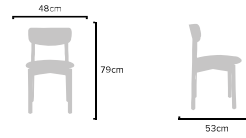

### PRODUCT SIZES

HEIGHT: 81cm - WIDTH: 48cm - DEPTH: 53cm  
WEIGHT: 5kg

### TECHNICAL PRODUCT SUMMARY

 FABRIC REQUIRED 0.90 m / 1 pcs	 BOX SIZES W: 94cm D: 67cm H: 24cm	 BOX VOLUME 0,15m <sup>3</sup> PER A BOX	 WEIGHT 12kg PER A BOX	 LOADING CAPACITY TRUCK 920 PCS	 LOADING CAPACITY CONTAINER 40 645 PCS	 STACKABLE NONE
--	---	--	--	--	---	--

### PRODUCT SIZES

HEIGHT: 79cm - WIDTH: 48cm - DEPTH: 53cm  
WEIGHT: 5,2kg