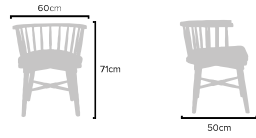

Ürün Bilgileri / Product Information

PRODUCT SIZES

HEIGHT: 71cm - WIDTH: 60cm - DEPTH: 50cm
WEIGHT: 7.3kg

BOX SIZES

0,27 m³ - 9.3kg
61x60x73cm
1 PCS PER A BOX

Assembled Shipping.

Minimum Order: 24 PCS

FABRIC REQUIRED

Upholstered product. Fabric type and colour maybe configured.
Fabric Required: 0.40 m / 1 pcs

FABRIC COLOUR

WOOD COLOUR

Go to the website.

TECHNICAL PRODUCT SUMMARY

FABRIC REQUIRED
0.40 m / 1 pcs

BOX SIZES
W: 61cm
D: 60cm
H: 73cm

BOX VOLUME
0.27m³
PER A BOX

WEIGHT
9.3kg
PER A BOX

LOADING CAPACITY TRUCK
260 PCS

LOADING CAPACITY CONTAINER 40'
180 PCS

STACKABLE
NONE