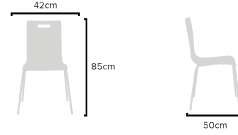

Ürün Bilgileri / Product Information

PRODUCT SIZES

HEIGHT: 85cm - WIDTH: 42cm - DEPTH: 50cm
WEIGHT: 6kg

BOX SIZES

0,18 m³ - 33kg
48X57X62cm
5 PCS PER A BOX

Disassembled Shipping.

FABRIC REQUIRED

Upholstered product. Fabric type and colour maybe configured.
Fabric Required: 0.20m / 1 pcs

FABRIC COLOUR

METAL COLOUR

Go to the website.

TECHNICAL PRODUCT SUMMARY

FABRIC REQUIRED
0.20m / 1 pcs

BOX SIZES
W: 57cm
D: 48cm
H: 62cm

BOX VOLUME
0.18m³
PER A BOX

WEIGHT
33kg
PER A BOX

LOADING CAPACITY TRUCK
1200 PCS

LOADING CAPACITY CONTAINER 40'
1100 PCS

STACKABLE
NONE