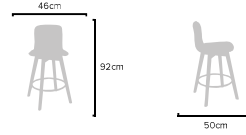

Ürün Bilgileri / Product Information

PRODUCT SIZES

HEIGHT: 92cm - WIDTH: 46cm - DEPTH: 50cm
WEIGHT: 7,5kg

BOX SIZES

0,15 m³ - 17kg
72x63x32cm
2 PCS PER A BOX

Disassembled Shipping.
Minimum Order: 24 PCS

FABRIC REQUIRED

Upholstered product. Fabric type and colour may be configured.
Fabric Required: 0,75m / 1 pcs

FABRIC COLOUR

WOOD COLOUR

TECHNICAL PRODUCT SUMMARY

 FABRIC REQUIRED 0,75m / 1 pcs	 BOX SIZES W: 72cm D: 63cm H: 32cm	 BOX VOLUME 0,15m³ PER A BOX	 WEIGHT 17kg PER A BOX	 LOADING CAPACITY TRUCK 1000 PCS	 LOADING CAPACITY CONTAINER 40' 880 PCS	 STACKABLE NONE