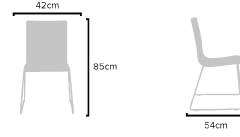

Ürün Bilgileri / Product Information

PRODUCT SIZES

HEIGHT: 85cm - WIDTH: 42cm - DEPTH: 54cm
WEIGHT: 7.5kg

BOX SIZES

0,45 m³ - 18kg
80x55x104cm
2 PCS PER A BOX

Assembled Or Disassembled Shipping.
Minimum Order: 24 PCS

FABRIC REQUIRED

Upholstered product. Fabric type and colour maybe configured.
Fabric Required: None / 1 pcs

WOOD COLOUR

NATUREL WALNUT ANTRASIT BLACK WHITE

METAL COLOUR

CHROME ANTRASIT BLACK WHITE

Go to the website.

TECHNICAL PRODUCT SUMMARY

 FABRIC REQUIRED NONE / 1 pcs	 BOX SIZES W: 80cm D: 55cm H: 104cm	 BOX VOLUME 0,45m³ PER A BOX	 WEIGHT 18kg PER A BOX	 LOADING CAPACITY TRUCK 270 PCS	 LOADING CAPACITY CONTAINER 40' 240 PCS	 STACKABLE NONE