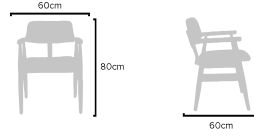

Ürün Bilgileri / Product Information

PRODUCT SIZES

HEIGHT: 80cm - WIDTH: 60cm - DEPTH: 60cm
WEIGHT: 8kg

BOX SIZES

0,31 m³ - 11kg
62x62x80cm
1 PCS PER A BOX

Assembled Shipping.
Minimum Order: 24 PCS

FABRIC REQUIRED

Upholstered product. Fabric type and colour maybe configured.
Fabric Required: 0.70 m / 1 pcs

FABRIC COLOUR

WOOD COLOUR

Go to the website.

TECHNICAL PRODUCT SUMMARY

FABRIC REQUIRED
0.70 m / 1 pcs

BOX SIZES
W: 62cm
D: 62cm
H: 80cm

BOX VOLUME
0.31m³
PER A BOX

WEIGHT
11kg
PER A BOX

LOADING CAPACITY TRUCK
180 PCS

LOADING CAPACITY CONTAINER 40'
180 PCS

STACKABLE
NONE