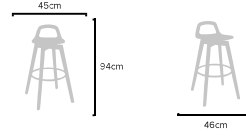

BERLIN Laminated Bar Stool

Ürün Bilgileri / Product Information

PRODUCT SIZES

HEIGHT: 94cm - WIDTH: 45cm - DEPTH: 46cm
WEIGHT: 7,5kg

BOX SIZES

0,15 m³ - 17kg
72x63x32cm
2 PCS PER A BOX

Disassembled Shipping.
Minimum Order: 24 PCS

FABRIC REQUIRED

Upholstered product. Fabric type and colour maybe configured.
Fabric Required: 0.0m / 1 pcs

FABRIC COLOUR

WOOD COLOUR

TECHNICAL PRODUCT SUMMARY

 FABRIC REQUIRED 0.0m / 1 pcs	 BOX SIZES W: 72cm D: 63cm H: 32cm	 BOX VOLUME 0,15m³ PER A BOX	 WEIGHT 17kg PER A BOX	 LOADING CAPACITY TRUCK 1000 PCS	 LOADING CAPACITY CONTAINER 40' 880 PCS	 STACKABLE NONE