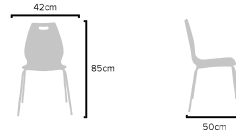

Ürün Bilgileri / Product Information

PRODUCT SIZES

HEIGHT: 85cm - WIDTH: 42cm - DEPTH: 50cm
WEIGHT: 5.5kg

BOX SIZES

0,18 m³ - 30kg
57x48X62cm
5 PCS PER A BOX

Disassembled Shipping.

FABRIC REQUIRED

Upholstered product. Fabric type and colour maybe configured.
Fabric Required: None / 1 pcs

WOOD COLOUR

NATUREL WALNUT ANTRASTI BLACK WHITE

METAL COLOUR

CHROME ANTRASTI BLACK WHITE

Go to the website.

TECHNICAL PRODUCT SUMMARY

FABRIC REQUIRED
NONE / 1 pcs

BOX SIZES
W: 57cm
D: 48cm
H: 62cm

BOX VOLUME
0,18m³
PER A BOX

WEIGHT
30kg
PER A BOX

LOADING CAPACITY TRUCK
1200 PCS

LOADING CAPACITY CONTAINER 40'
1100 PCS

STACKABLE
NONE