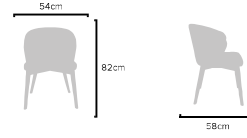

### PRODUCT SIZES

HEIGHT: 82cm - WIDTH: 54cm - DEPTH: 58cm  
WEIGHT: 9,0kg