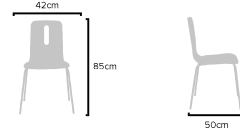

Ürün Bilgileri / Product Information

PRODUCT SIZES

HEIGHT: 85cm - WIDTH: 42cm - DEPTH: 50cm
WEIGHT: 6kg

BOX SIZES

0,18 m³ - 33kg
57x48X62cm
5 PCS PER A BOX

Disassembled Shipping.

FABRIC REQUIRED

Upholstered product. Fabric type and colour maybe configured.
Fabric Required: 0.20m / 1 pcs

FABRIC COLOUR

METAL COLOUR

Go to the website.

TECHNICAL PRODUCT SUMMARY

FABRIC REQUIRED
0.20m / 1 pcs

BOX SIZES
W: 57cm
D: 48cm
H: 62cm

BOX VOLUME
0.18m³
PER A BOX

WEIGHT
33kg
PER A BOX

LOADING CAPACITY TRUCK
1200 PCS

LOADING CAPACITY CONTAINER 40'
1100 PCS

STACKABLE
NONE