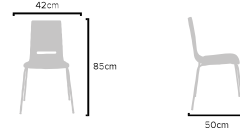

Ürün Bilgileri / Product Information

PRODUCT SIZES

HEIGHT: 85cm - WIDTH: 42cm - DEPTH: 50cm
WEIGHT: 6kg

BOX SIZES

0,18 m³ - 33kg
57x48X62cm
5 PCS PER A BOX

Disassembled Shipping.

FABRIC REQUIRED

Upholstered product. Fabric type and colour maybe configured.
Fabric Required: 0.20m / 1 pcs

FABRIC COLOUR

METAL COLOUR

Go to the website.

TECHNICAL PRODUCT SUMMARY

FABRIC REQUIRED
0.20m / 1 pcs

BOX SIZES
W: 57cm
D: 48cm
H: 62cm

BOX VOLUME
0.18m³
PER A BOX

WEIGHT
33kg
PER A BOX

LOADING CAPACITY TRUCK
1200 PCS

LOADING CAPACITY CONTAINER 40'
1100 PCS

STACKABLE
NONE