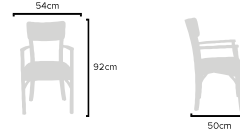

Ürün Bilgileri / Product Information

PRODUCT SIZES

HEIGHT: 92cm - WIDTH: 54cm - DEPTH: 50cm
WEIGHT: 8.8kg

BOX SIZES

0,45 m³ - 10.8kg
80x55x104cm
1 PCS PER A BOX

Assembled Shipping.

Minimum Order: 24 PCS

FABRIC REQUIRED

Upholstered product. Fabric type and colour maybe configured.
Fabric Required: 0.40 m / 1 pcs

FABRIC COLOUR

WOOD COLOUR

Go to the website.

TECHNICAL PRODUCT SUMMARY

FABRIC REQUIRED
0.40 m / 1 pcs

BOX SIZES
W: 80cm
D: 55cm
H: 104cm

BOX VOLUME
0.45m³
PER A BOX

WEIGHT
10.8kg
PER A BOX

LOADING CAPACITY TRUCK
135 PCS

LOADING CAPACITY CONTAINER 40'
120 PCS

STACKABLE
NONE