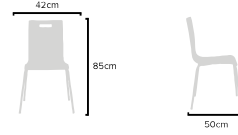

Ürün Bilgileri / Product Information

PRODUCT SIZES

HEIGHT: 85cm - WIDTH: 42cm - DEPTH: 50cm
WEIGHT: 5.5kg

BOX SIZES

0,18 m³ - 30kg
48X57X62cm
5 PCS PER A BOX

Disassembled Shipping.

FABRIC REQUIRED

Upholstered product. Fabric type and colour maybe configured.
Fabric Required: None / 1 pcs

WOOD COLOUR

NATUREL WALNUT ANTRASIT BLACK WHITE

METAL COLOUR

CHROME ANTRASIT BLACK WHITE

Go to the website.

TECHNICAL PRODUCT SUMMARY

 FABRIC REQUIRED NONE / 1 pcs	 BOX SIZES W: 57cm D: 48cm H: 62cm	 BOX VOLUME 0,18m³ PER A BOX	 WEIGHT 30kg PER A BOX	 LOADING CAPACITY TRUCK 1200 PCS	 LOADING CAPACITY CONTAINER 40 1100 PCS	 STACKABLE NONE