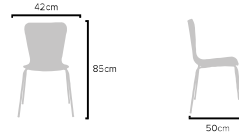

Ürün Bilgileri / Product Information

PRODUCT SIZES

HEIGHT: 85cm - WIDTH: 42cm - DEPTH: 50cm
WEIGHT: 5.5kg

BOX SIZES

0,18 m³ - 30kg
57x48X62cm
5 PCS PER A BOX

Disassembled Shipping.

FABRIC REQUIRED

Upholstered product. Fabric type and colour maybe configured.
Fabric Required: None / 1 pcs

WOOD COLOUR

METAL COLOUR

Go to the website.

TECHNICAL PRODUCT SUMMARY

FABRIC REQUIRED
NONE / 1 pcs

BOX SIZES
W: 57cm
D: 48cm
H: 62cm

BOX VOLUME
0,18m³
PER A BOX

WEIGHT
30kg
PER A BOX

LOADING CAPACITY TRUCK
1200 PCS

LOADING CAPACITY CONTAINER 40'
1100 PCS

STACKABLE
NONE