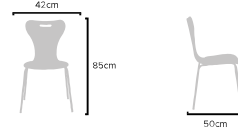

Ürün Bilgileri / Product Information

PRODUCT SIZES

HEIGHT: 85cm - WIDTH: 42cm - DEPTH: 50cm
WEIGHT: 6kg

BOX SIZES

0,18 m³ - 33kg
57x48x62cm
5 PCS PER A BOX

Disassembled Shipping.

FABRIC REQUIRED

Upholstered product. Fabric type and colour maybe configured.
Fabric Required: 0.20m / 1 pcs

FABRIC COLOUR

METAL COLOUR

Go to the website.

TECHNICAL PRODUCT SUMMARY

 FABRIC REQUIRED 0.20m / 1pcs	 BOX SIZES W: 57cm D: 48cm H: 62cm	 BOX VOLUME 0.18m³ PER A BOX	 WEIGHT 33kg PER A BOX	 LOADING CAPACITY TRUCK 1200 PCS	 LOADING CAPACITY C/CONTAINER 40' 1100 PCS	 STACKABLE NONE