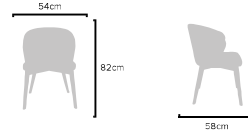

Ürün Bilgileri / Product Information

PRODUCT SIZES

HEIGHT: 82cm - WIDTH: 54cm - DEPTH: 58cm
WEIGHT: 9,0kg

BOX SIZES

0,30 m³ - 20kg
76x60x65cm
2 PCS PER A BOX

Disassembled Shipping.
Minimum Order: 24 PCS

FABRIC REQUIRED

Upholstered product. Fabric type and colour maybe configured.
Fabric Required: 1.30 m / 1 pcs

FABRIC COLOUR

WOOD COLOUR

Go to the website.

TECHNICAL PRODUCT SUMMARY

FABRIC REQUIRED
1.30 m / 1pcs

BOX SIZES
W: 76cm
D: 60cm
H: 65cm

BOX VOLUME
0,30m³
PER A BOX

WEIGHT
20kg
PER A BOX

LOADING CAPACITY TRUCK
528 PCS

LOADING CAPACITY CONTAINER 40'
360 PCS

STACKABLE
NONE