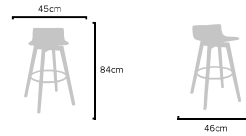

Ürün Bilgileri / Product Information

PRODUCT SIZES

HEIGHT: 84cm - WIDTH: 45cm - DEPTH: 46cm
WEIGHT: 7,5kg

BOX SIZES

0,15 m³ - 17kg
72x63x32cm
2 PCS PER A BOX

Disassembled Shipping.
Minimum Order: 24 PCS

FABRIC REQUIRED

Upholstered product. Fabric type and colour may be configured.
Fabric Required: 0.0m / 1 pcs

FABRIC COLOUR

WOOD COLOUR

TECHNICAL PRODUCT SUMMARY

FABRIC REQUIRED
0.0m / 1 pcs

BOX SIZES
W: 72cm
D: 63cm
H: 32cm

BOX VOLUME
0.15m³
PER A BOX

WEIGHT
17kg
PER A BOX

LOADING CAPACITY TRUCK
1500 PCS

LOADING CAPACITY CONTAINER 40'
880 PCS

STACKABLE
NONE