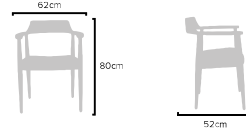

### PRODUCT SIZES

HEIGHT: 80cm - WIDTH: 62cm - DEPTH: 52cm  
WEIGHT: 6.8kg