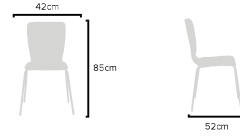

Ürün Bilgileri / Product Information

PRODUCT SIZES

HEIGHT: 85cm - WIDTH: 42cm - DEPTH: 52cm
WEIGHT: 6kg

BOX SIZES

0,45 m³ - 15kg
80x55x104cm
2 PCS PER A BOX

Assembled Or Disassembled Shipping.
Minimum Order: 24 PCS

FABRIC REQUIRED

Upholstered product. Fabric type and colour maybe configured.
Fabric Required: 0.50 m / 1 pcs

FABRIC COLOUR

METAL COLOUR

Go to the website.

TECHNICAL PRODUCT SUMMARY

FABRIC REQUIRED
0.50 m / 1 pcs

BOX SIZES
W: 80cm
D: 55cm
H: 104cm

BOX VOLUME
0.45m³
PER A BOX

WEIGHT
15kg
PER A BOX

LOADING CAPACITY TRUCK
270 PCS

LOADING CAPACITY CONTAINER 40'
240 PCS

STACKABLE
NONE