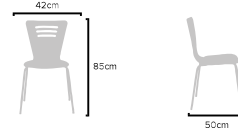

Ürün Bilgileri / Product Information

PRODUCT SIZES

HEIGHT: 85cm - WIDTH: 42cm - DEPTH: 50cm
WEIGHT: 6kg

BOX SIZES

0,18 m³ - 33kg
57X48X62cm
5 PCS PER A BOX

Disassembled Shipping.

FABRIC REQUIRED

Upholstered product. Fabric type and colour maybe configured.
Fabric Required: 0.20m / 1 pcs

FABRIC COLOUR

METAL COLOUR

Go to the website.

TECHNICAL PRODUCT SUMMARY

FABRIC REQUIRED
0.20m / 1 pcs

BOX SIZES
W: 57cm
D: 48cm
H: 62cm

BOX VOLUME
0.18m³
PER A BOX

WEIGHT
33kg
PER A BOX

LOADING CAPACITY TRUCK
1200 PCS

LOADING CAPACITY CONTAINER 40'
1100 PCS

STACKABLE
NONE