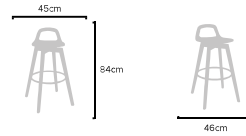

Ürün Bilgileri / Product Information

PRODUCT SIZES

HEIGHT: 84cm - WIDTH: 45cm - DEPTH: 46cm
WEIGHT: 7,5kg

BOX SIZES

0,15 m³ - 17kg
72x63x32cm
2 PCS PER A BOX

Disassembled Shipping.
Minimum Order: 24 PCS

FABRIC REQUIRED

Upholstered product. Fabric type and colour maybe configured.
Fabric Required: 0.0m / 1 pcs

FABRIC COLOUR

WOOD COLOUR

TECHNICAL PRODUCT SUMMARY

FABRIC REQUIRED
0.0m / 1 pcs

BOX SIZES
W: 72cm
D: 63cm
H: 32cm

BOX VOLUME
0,15m³
PER A BOX

WEIGHT
17kg
PER A BOX

LOADING CAPACITY TRUCK
1000 PCS

LOADING CAPACITY CONTAINER 40'
880 PCS

STACKABLE
NONE