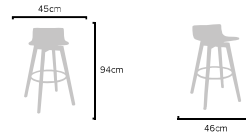

Ürün Bilgileri / Product Information

PRODUCT SIZES

HEIGHT: 94cm - WIDTH: 45cm - DEPTH: 46cm
WEIGHT: 7,5kg

BOX SIZES

0,15 m³ - 17kg
72x63x32cm
2 PCS PER A BOX

Disassembled Shipping.
Minimum Order: 24 PCS

FABRIC REQUIRED

Upholstered product. Fabric type and colour may be configured.
Fabric Required: 0.0m / 1 pcs

FABRIC COLOUR

WOOD COLOUR

TECHNICAL PRODUCT SUMMARY

 FABRIC REQUIRED 0.0m / 1 pcs	 BOX SIZES W: 72cm D: 63cm H: 32cm	 BOX VOLUME 0.15m³ PER A BOX	 WEIGHT 17kg PER A BOX	 LOADING CAPACITY TRUCK 1500 PCS	 LOADING CAPACITY CONTAINER 40' 880 PCS	 STACKABLE NONE