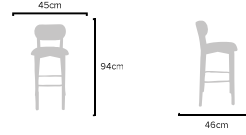

Ürün Bilgileri / Product Information

PRODUCT SIZES

HEIGHT: 94cm - WIDTH: 45cm - DEPTH: 46cm
WEIGHT: 7,5kg

BOX SIZES

0,12 m³ - 17kg
99x63x19cm
2 PCS PER A BOX

Disassembled Shipping.
Minimum Order: 24 PCS

FABRIC REQUIRED

Upholstered product. Fabric type and colour maybe configured.
Fabric Required: 0.65m / 1 pcs

FABRIC COLOUR

WOOD COLOUR

TECHNICAL PRODUCT SUMMARY

FABRIC REQUIRED
0.65m / 1 pcs

BOX SIZES
W: 99cm
D: 63cm
H: 19cm

BOX VOLUME
0.12m³
PER A BOX

WEIGHT
17kg
PER A BOX

LOADING CAPACITY TRUCK
1340 PCS

LOADING CAPACITY CONTAINER 40'
1090 PCS

STACKABLE
NONE