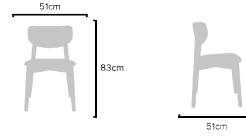

Ürün Bilgileri / Product Information

PRODUCT SIZES

HEIGHT: 83cm - WIDTH: 51cm - DEPTH: 51cm
WEIGHT: 6,5kg

BOX SIZES

0,13 m³ - 13,4kg
89x71x20,5cm
2 PCS PER A BOX

Disassembled Shipping.
Minimum Order: 24 PCS

FABRIC REQUIRED

Upholstered product. Fabric type and colour maybe configured.
Fabric Required: 0.65m / 1 pcs

FABRIC COLOUR

WOOD COLOUR

TECHNICAL PRODUCT SUMMARY

FABRIC REQUIRED
0.65m / 1pcs

BOX SIZES
W: 88cm
D: 71cm
H: 20,5cm

BOX VOLUME
0,13m³
PER A BOX

WEIGHT
13,4kg
PER A BOX

LOADING CAPACITY TRUCK
1176 PCS

LOADING CAPACITY CONTAINER 40'
1036 PCS

STACKABLE
NONE