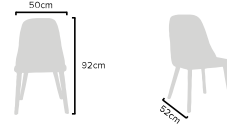

### PRODUCT SIZES

HEIGHT: 92cm - WIDTH: 50cm - DEPTH: 52cm  
WEIGHT: 7kg