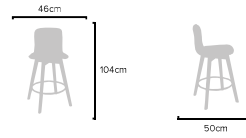

### PRODUCT SIZES

HEIGHT: 104cm - WIDTH: 46cm - DEPTH: 50cm  
WEIGHT: 7,5kg