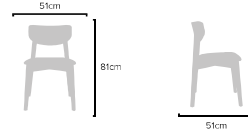

### PRODUCT SIZES

HEIGHT: 81cm - WIDTH: 51cm - DEPTH: 51cm  
WEIGHT: 6,5kg