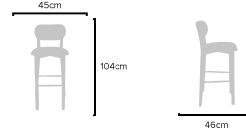

### PRODUCT SIZES

HEIGHT: 104cm - WIDTH: 45cm - DEPTH: 46cm  
WEIGHT: 7,5kg