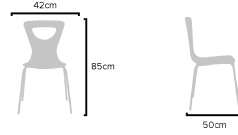

Ürün Bilgileri / Product Information

PRODUCT SIZES

HEIGHT: 85cm - WIDTH: 42cm - DEPTH: 50cm
WEIGHT: 5.5kg

BOX SIZES

0,18 m³ - 30kg
57x48X62cm
5 PCS PER A BOX

Disassembled Shipping.

FABRIC REQUIRED

Upholstered product. Fabric type and colour maybe configured.
Fabric Required: None / 1 pcs

WOOD COLOUR

NATUREL WALNUT ANTRASIT BLACK WHITE

METAL COLOUR

CHROME ANTRASIT BLACK WHITE

Go to the website.

TECHNICAL PRODUCT SUMMARY

FABRIC REQUIRED
NONE / 1 pcs

BOX SIZES
W: 57cm
D: 48cm
H: 62cm

BOX VOLUME
0,18m³
PER A BOX

WEIGHT
30kg
PER A BOX

LOADING CAPACITY TRUCK
1200 PCS

LOADING CAPACITY CONTAINER 40'
1100 PCS

STACKABLE
NONE