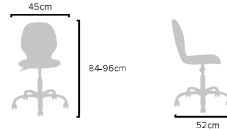

Ürün Bilgileri / Product Information

PRODUCT SIZES

HEIGHT: 84-96cm - WIDTH: 45cm - DEPTH: 52cm
WEIGHT: 8kg

BOX SIZES

0,38 m³ - 18kg
65x65x90cm
2 PCS PER A BOX

Assembled Or Disassembled Shipping.
Minimum Order: 24 PCS

FABRIC REQUIRED

Upholstered product. Fabric type and colour maybe configured.
Fabric Required: 0.60 m / 1 pcs

FABRIC COLOUR

METAL COLOUR

Go to the website.

TECHNICAL PRODUCT SUMMARY

FABRIC REQUIRED
0.60 m / 1 pcs

BOX SIZES
W: 65cm
D: 65cm
H: 90cm

BOX VOLUME
0,38m³
PER A BOX

WEIGHT
18kg
PER A BOX

LOADING CAPACITY TRUCK
360 PCS

LOADING CAPACITY CONTAINER 40'
216 PCS

STACKABLE
NONE